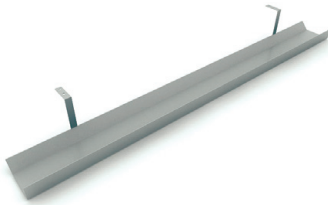

## EC1 cable management for cantilever and panel ended desking

Product Code	Length – R/C (mm)
--------------	-------------------

\*When ordering, please specify **(R)** rectangular/wave desk or **(C)** crescent desks

### EC1 wire baskets: For single depth desks

<b>WBCT18*</b>	1800/1575
<b>WBCT16*</b>	1600/1375
<b>WBCT14*</b>	1400/1170
<b>WBCT12*</b>	1200/965
<b>WBCT10*</b>	1000/762

All of the above wire baskets have a base depth of 160mm, a back height of 100mm and a front height of 50mm. 1200, 1400 and 1600mm baskets have 3x powder coated fixing plates. 800 and 1000mm baskets have 2x powder coated fixing plates.

### EC1 cable trays: For single depth desks

<b>ECT118CT*</b>	1650 / 1470mm
<b>ECT116CT*</b>	1450 / 1270mm
<b>ECT114CT*</b>	1250 / 1070mm
<b>ECT112CT*</b>	1050 / 870mm
<b>ECT110CT*</b>	850 / 670mm

Finishes are available in silver, black, white, light grey and dark grey.  
All of the above cable trays have a base depth of 120mm and a front height of 40mm