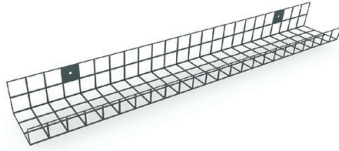

# EC1 cable management

Practical, durable, cost effective and visually pleasing desking

## EC1 cable management for cantilever and panel ended desking

Product Code	Length – R/C (mm)
--------------	-------------------

\*When ordering, please specify **(R)** rectangular/wave desk or **(C)** crescent desks

### EC1 wire baskets: For single depth desks

<b>WBCT18*</b>	1800/1575
<b>WBCT16*</b>	1600/1375
<b>WBCT14*</b>	1400/1170
<b>WBCT12*</b>	1200/965
<b>WBCT10*</b>	1000/762

All of the above wire baskets have a base depth of 160mm, a back height of 100mm and a front height of 50mm. 1200, 1400 and 1600mm baskets have 3x powder coated fixing plates. 800 and 1000mm baskets have 2x powder coated fixing plates.

### EC1 cable trays: For single depth desks

<b>ECT118CT*</b>	1650 / 1470mm
<b>ECT116CT*</b>	1450 / 1270mm
<b>ECT114CT*</b>	1250 / 1070mm
<b>ECT112CT*</b>	1050 / 870mm
<b>ECT110CT*</b>	850 / 670mm

Finishes are available in silver, black, white, light grey and dark grey.  
All of the above cable trays have a base depth of 120mm and a front height of 40mm