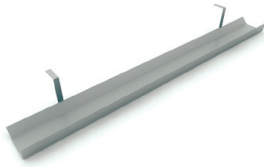

EC1 bench cable management

Subtle cable tidy accessories

EC1 cable trays: Single 800D desks

Product Code	Product Description	Retail Price
EC118CTR	1650W x 105D (for 1800W bench)	POA
EC116CTR	1450W x 105D (for 1600W bench)	POA
EC114CTR	1250W x 105D (for 1400W bench)	POA
EC112CTR	1050W x 105D (for 1200W bench)	POA
EC110CTR	805W x 105D (for 1000W bench)	POA

EC1 cable trays: 1600D desks

EC118CCD	1600W (for 1800W bench)	POA
EC116CCD	1400W (for 1600W bench)	POA
EC114CCD	1200W (for 1400W bench)	POA
EC112CCD	1000W (for 1200W bench)	POA
EC110CCD	800W (for 1000W bench)	POA

Wire baskets: Single 800D desks

BWB18S	1575W x 161D (for 1800W bench)	POA
BWB16S	1375W x 161D (for 1600W bench)	POA
BWB14S	1170W x 161D (for 1400W bench)	POA
BWB12S	965W x 161D (for 1200W bench)	POA
BWB10S	762W x 161D (for 1000W bench)	POA