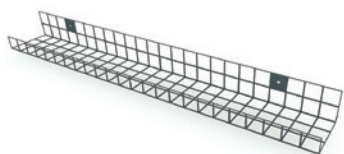

All of the above wire baskets have a base depth of 160mm, a back height of 100mm and a front height of 50mm. 1200, 1400 and 1600mm baskets have 3 x fixing plates. 800 and 1000mm baskets have 2 x fixing plates.

Finishes are available in silver, black, white, light grey and dark grey